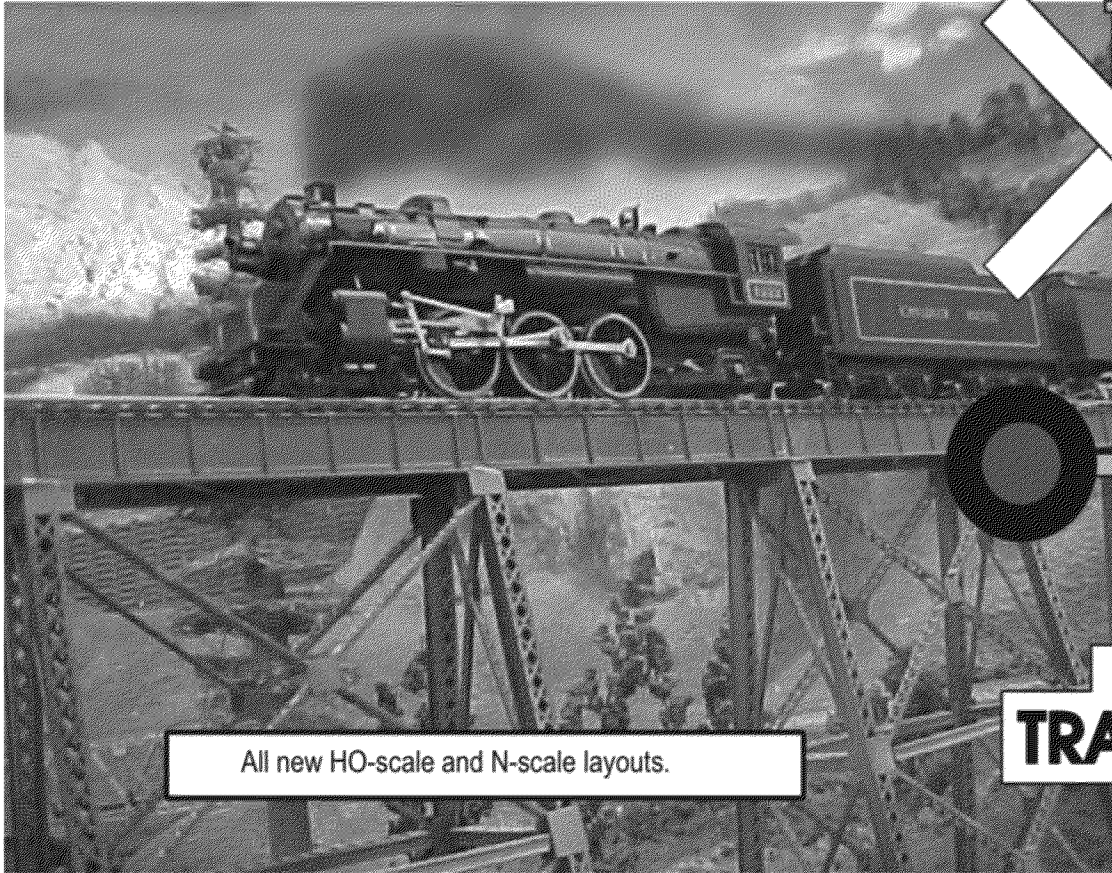

COME SEE THE TRAINS

The Whatcom Skagit Model RailRoad Club
invites you to their

OPEN HOUSE

Bring the entire family to see two of the finest model railroads
in the Pacific Northwest.

All new HO-scale and N-scale layouts.