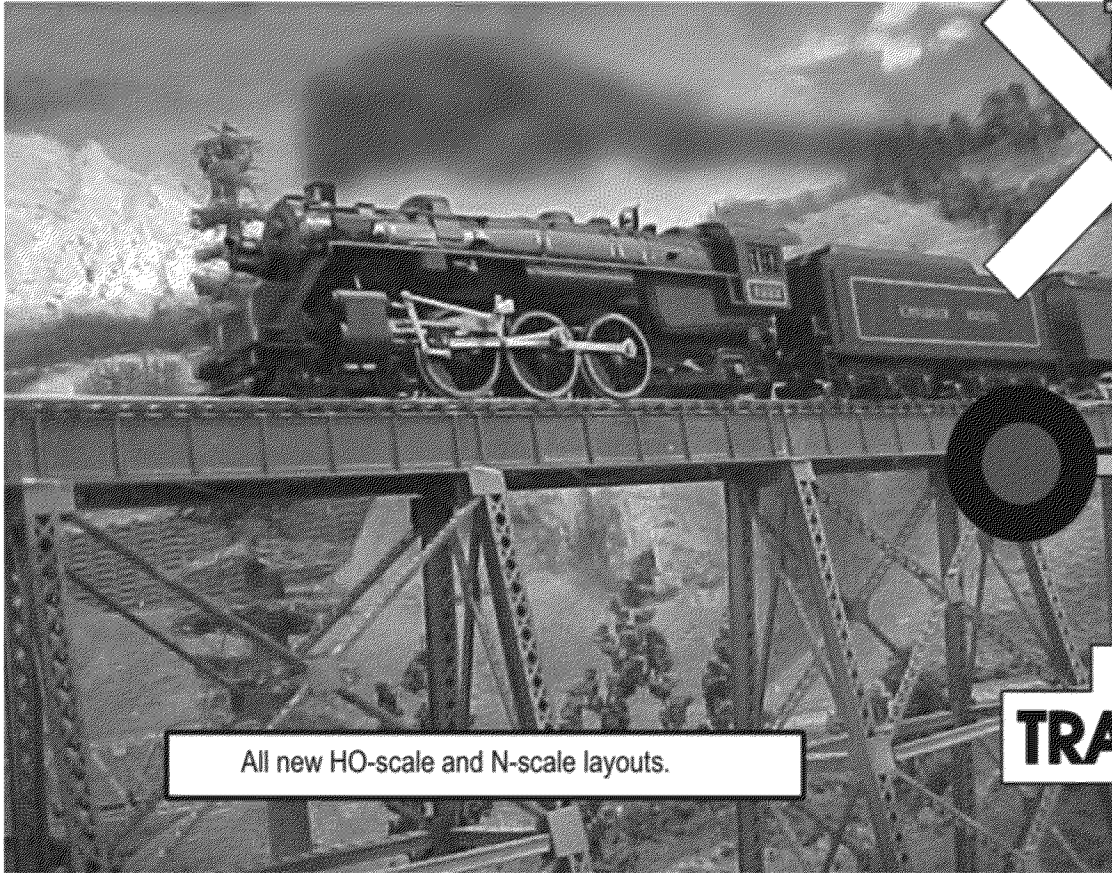

# COME SEE THE TRAINS

The Whatcom Skagit Model RailRoad Club  
invites you to their

# OPEN HOUSE

Bring the entire family to see two of the finest model railroads  
in the Pacific Northwest.

All new HO-scale and N-scale layouts.

Find us on the Web at: <http://www.whatcomskagitmrc.org/>

WSMRRC formerly BSME.

**Open House Dates 2017 - 2018**

**All Saturdays 11 am - 4 pm**  
Sept 9, Oct 14, Nov 11, Dec 09, Dec 23  
Jan 13, Feb 10, Mar 10, Apr 14, May 12

Take I-5 exit 240. Go east on Lake Samish Road ½ mile. At the stop sign, turn left onto Old Hwy 99. The WSMRRC is on the right ¼ mile, adjacent to the Alger Community Church.